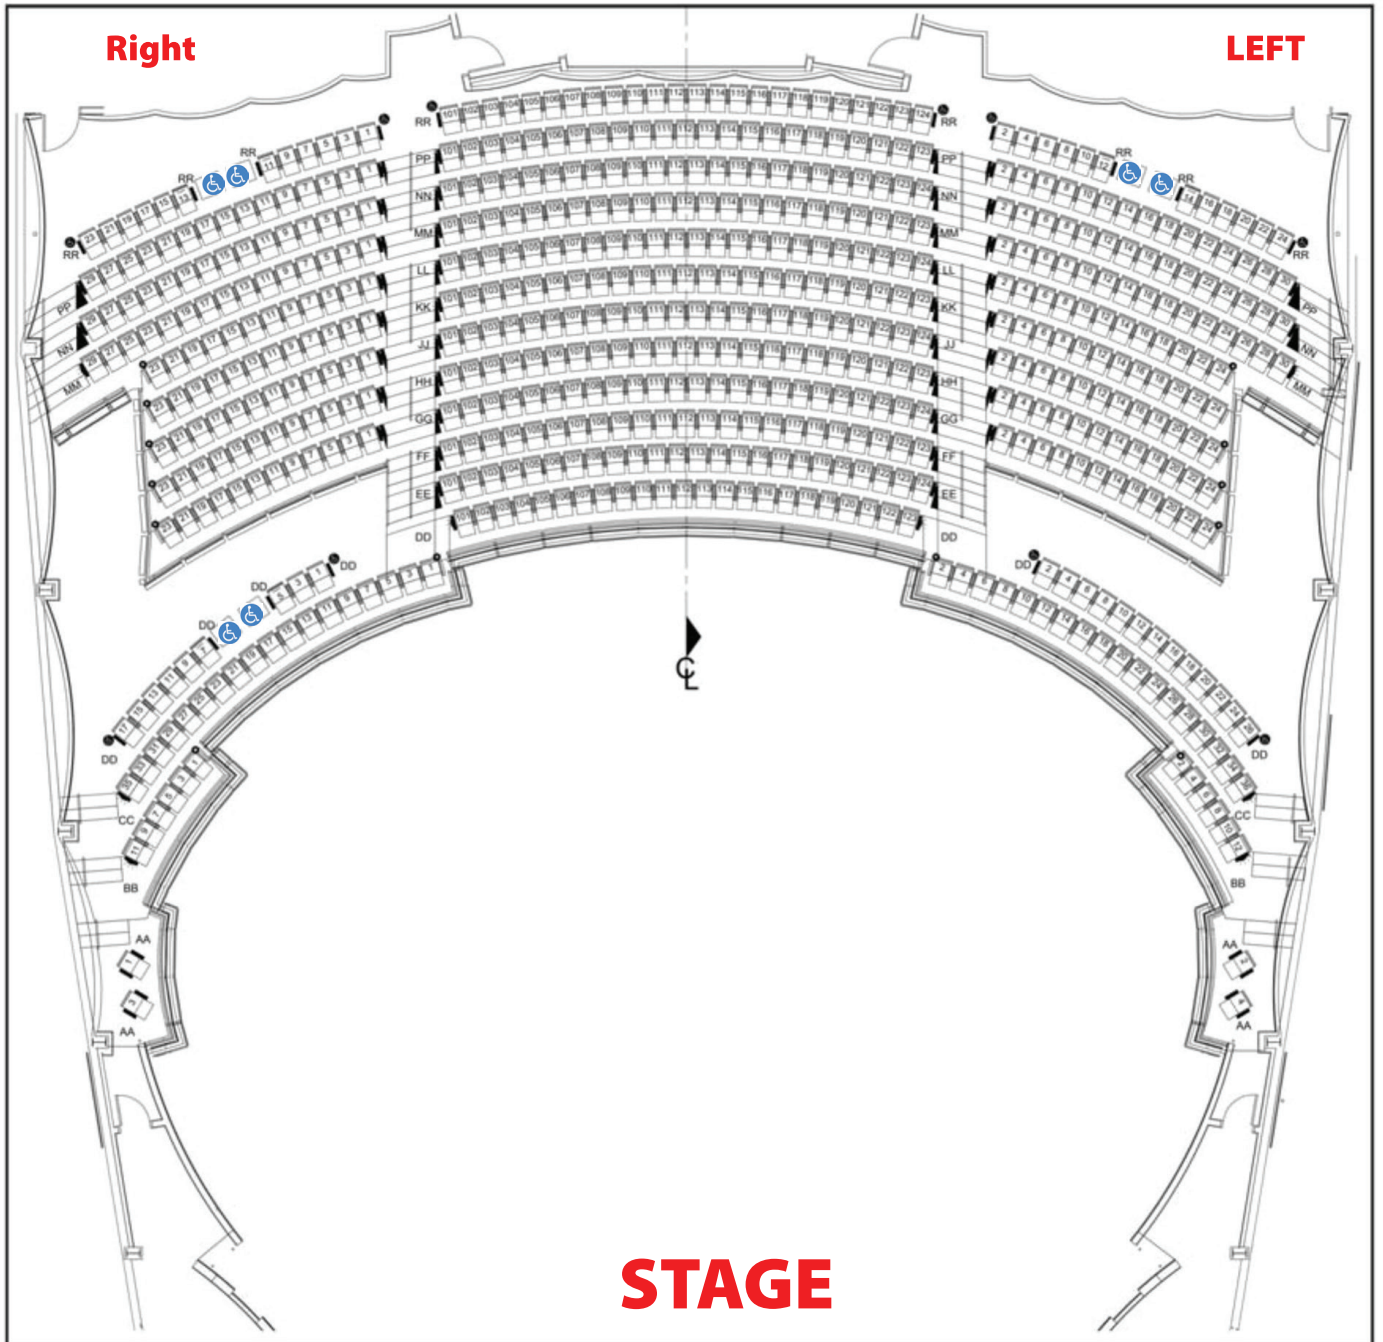

San Mateo Performing Art Center Seating Chart

BALCONY
Second Floor

All Regular ticket prices

ADA Spaces